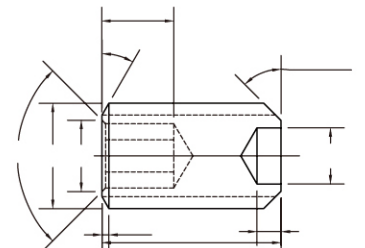

B004

Brass Socket Set Screws Cup
Point
黄铜凹端