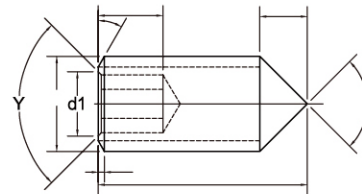

T001

Titanium Alloy Socket Set Screws Flat Point
钛合金平端

T004

Titanium Alloy Socket Set Screws Cup Point
钛合金凹端

T002

Titanium Alloy Socket Set Screws Cone Point
钛合金锥端

T006

Titanium Alloy Socket Set Screws With Knurled Cup Point
钛合金凹端滚花

T003

Titanium Alloy Socket Set Screws Dog Point
钛合金园柱端

T008

Titanium Alloy Socket Set Screws WP Cup Point
钛合金 WP 端

T031

Titanium Alloy Socket Set Screws Cone Shaped Dog Point
钛合金园柱锥端

T009

Titanium Alloy Socket Set Screws Oval Point
钛合金园尾端

T033

Titanium Alloy Socket Set Screws Cup With Dog Point
钛合金园柱凹端

T010

Titanium Alloy Socket Set Screws Ball Point
钛合金钢珠

产品制造范围: 线径 Wire size: M3 ~ M24, 4 # ~ 7/8" 长度 Length: 3mm ~ 60mm, 1/8 ~ 2"

产品制造范围: 线径 Wire size: M3 ~ M24, 4 # ~ 7/8" 长度 Length: 3mm ~ 60mm, 1/8 ~ 2"