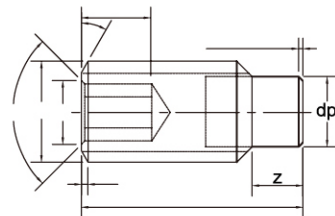

T008

Titanium Alloy Socket Set Screws WP Cup Point
钛合金 WP 端