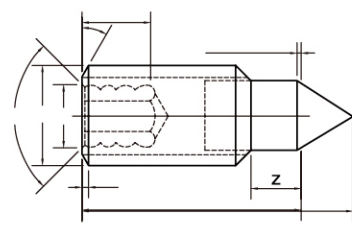

B010

Brass Socket Set Screws
Ball Point
黄铜钢珠