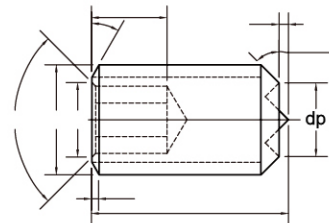

S013

SS Socket Set Screws Nylon Tip
不锈钢尼龙头

S006

SS Socket Set Screws With
Knurled Cup Point
不锈钢凹端滚花

S014

SS Pipe Plug
不锈钢螺塞

S008

SS Socket Set Screws WP
Cup Point
不锈钢 WP