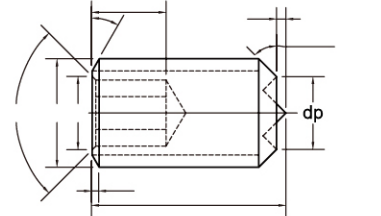

H003

Alloy Steel Socket Set Screws
Dog Point
合金钢园柱端

H007

Alloy Steel Socket Set Screws
Inside Knurled Cup Point
合金钢内滚花

H031

Alloy Steel Socket Set Screws
Cone Shaped Dog Point
合金钢园柱锥端

H008

Alloy Steel Socket Set Screws
WP Cup Point
合金钢 WP