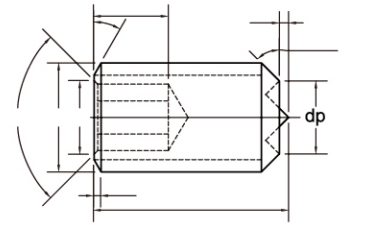

B003

Brass Socket Set Screws
Dog Point
黄铜园柱端