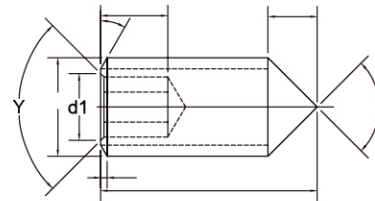

H001

Alloy Steel Socket Set Screws
Flat Point
合金钢平端

H004

Alloy Steel Socket Set Screws
Cup Point
合金钢凹端

H002

Alloy Steel Socket Set Screws
Cone Point
合金钢锥端

H006

Alloy Steel Socket Set Screws
With Knurled Cup Point
合金钢凹端滚花