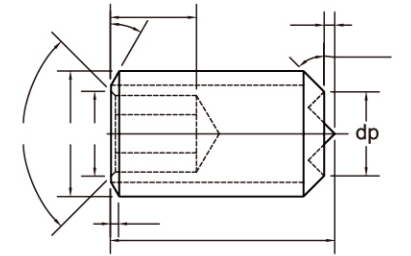

产品制造范围: 线径 Wire size: M3 ~ M24, 4 # ~ 7/8" 长度 Length: 3mm ~ 60mm, 1/8 ~ 2"

AL001

AL Socket Set Screws Flat Point
铝合金平端

AL008

AL Socket Set Screws WP
Cup Point
铝合金 WP 端

AL002

AL Socket Set Screws Cone
Point
铝合金锥端