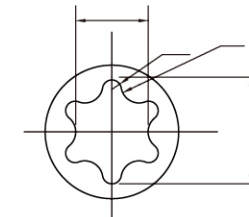

H032

Alloy Steel Socket Set Screws
Oval And Dog Point
合金钢园柱园头

H009

Alloy Steel Socket Set Screws
Oval Point
合金钢园尾端

Hexagonal
01.(内六角孔)

Six Lobes (Torx)
03.(梅花孔)

Htype Cross Slot
07.(十字孔)

Hexagonal
01.(内六角孔)