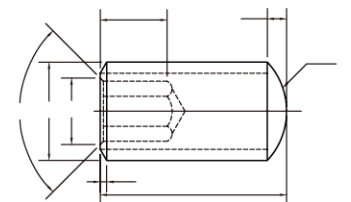

T033

Titanium Alloy Socket Set Screws Cup With Dog Point
钛合金园柱凹端