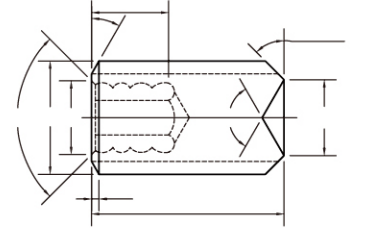

产品制造范围: 线径 Wire size: M3 ~ M24, 4 # ~ 7/8" 长度 Length: 3mm ~ 60mm, 1/8 ~ 2"

产品制造范围: 线径 Wire size: M3 ~ M24, 4 # ~ 7/8" 长度 Length: 3mm ~ 60mm, 1/8 ~ 2"

B001

Brass Socket Set Screws
Flat Point
黄铜平端

B006

Brass Socket Set Screws With
Knurled Cup Point
黄铜凹端滚花