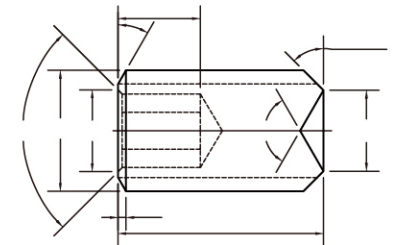

产品制造范围: 线径 Wire size: M3 ~ M24, 4 # ~ 7/8" 长度 Length: 3mm ~ 60mm, 1/8 ~ 2"

AL001

AL Socket Set Screws Flat Point
铝合金平端

AL008

AL Socket Set Screws WP
Cup Point
铝合金 WP 端

AL002

AL Socket Set Screws Cone
Point
铝合金锥端

AL009

AL Socket Set Screws Oval Point
铝合金园尾端

AL003

AL Socket Set Screws Dog Point
铝合金园柱端

AL0241

AL Socket Set Screws
Diamond Point
铝合金钻石端

AL004

AL Socket Set Screws Cup Point
铝合金凹端