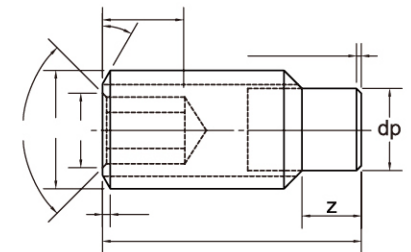

Hexagonal
01.(内六角孔)