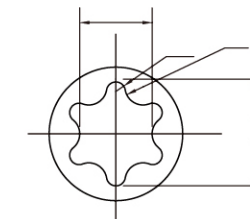

T033

Titanium Alloy Socket Set Screws Cup With Dog Point
钛合金园柱凹端

T010

Titanium Alloy Socket Set Screws Ball Point
钛合金钢珠

Hexagonal
01.(内六角孔)

Six Lobes (Torx)
03.(梅花孔)

Htype Cross Slot
07.(十字孔)

Hexagonal
01.(内六角孔)

Six Lobes (Torx)
03.(梅花孔)

Htype Cross Slot
07.(十字孔)

产品制造范围: 线径 Wire size: M3 ~ M24, 4 # ~ 7/8" 长度 Length: 3mm ~ 60mm, 1/8 ~ 2"

产品制造范围: 线径 Wire size: M3 ~ M24, 4 # ~ 7/8" 长度 Length: 3mm ~ 60mm, 1/8 ~ 2"

N3001