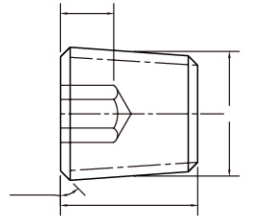

Htype Cross Slot
07.(十字孔)

产品制造范围: 线径 Wire size: M3 ~ M24, 4 # ~ 7/8" 长度 Length: 3mm ~ 60mm, 1/8 ~ 2"

产品制造范围: 线径 Wire size: M3 ~ M24, 4 # ~ 7/8" 长度 Length: 3mm ~ 60mm, 1/8 ~ 2"

S004

SS Socket Set Screws Cup Point
不锈钢凹端

S013

SS Socket Set Screws Nylon Tip
不锈钢尼龙头

S006

SS Socket Set Screws With
Knurled Cup Point
不锈钢凹端滚花

S014

SS Pipe Plug
不锈钢螺塞

S008

SS Socket Set Screws WP
Cup Point
不锈钢 WP