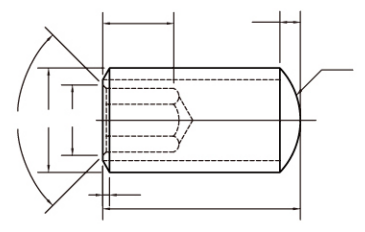

产品制造范围: 线径 Wire size: M3 ~ M24, 4 # ~ 7/8" 长度 Length: 3mm ~ 60mm, 1/8 ~ 2"

产品制造范围: 线径 Wire size: M3 ~ M24, 4 # ~ 7/8" 长度 Length: 3mm ~ 60mm, 1/8 ~ 2"

B001

Brass Socket Set Screws
Flat Point
黄铜平端

B006

Brass Socket Set Screws With
Knurled Cup Point
黄铜凹端滚花

B002

Brass Socket Set Screws
Cone Point
黄铜锥端

B008

Brass Socket Set Screws WP
Cup Point
黄铜 WP 端

B003

Brass Socket Set Screws
Dog Point
黄铜园柱端

B009

Brass Socket Set Screws Oval
Point
黄铜园尾端