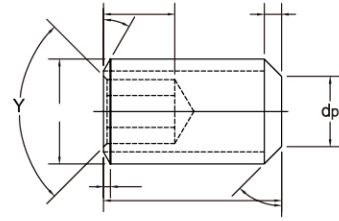

H004

Alloy Steel Socket Set Screws
Cup Point
合金钢凹端