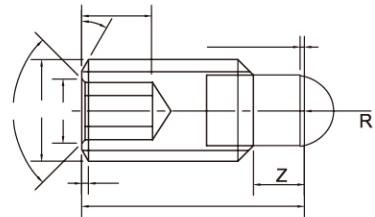

H009

Alloy Steel Socket Set Screws
Oval Point
合金钢园尾端