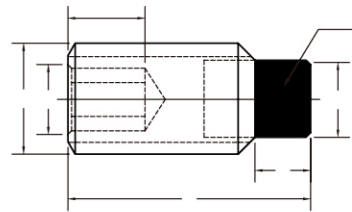

S003

SS Socket Set Screws Dog
Point
不锈钢园柱端