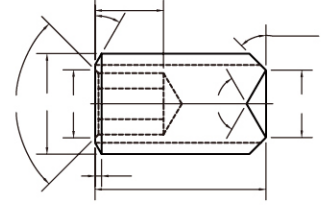

H001

Alloy Steel Socket Set Screws
Flat Point
合金钢平端

H004

Alloy Steel Socket Set Screws
Cup Point
合金钢凹端

H002

Alloy Steel Socket Set Screws
Cone Point
合金钢锥端

H006

Alloy Steel Socket Set Screws
With Knurled Cup Point
合金钢凹端滚花