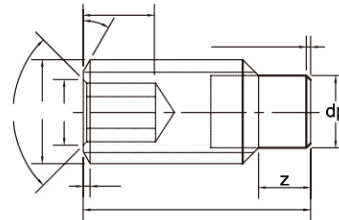

H001

Alloy Steel Socket Set Screws
Flat Point
合金钢平端

H004

Alloy Steel Socket Set Screws
Cup Point
合金钢凹端

H002

Alloy Steel Socket Set Screws
Cone Point
合金钢锥端

H006

Alloy Steel Socket Set Screws
With Knurled Cup Point
合金钢凹端滚花

H003

Alloy Steel Socket Set Screws
Dog Point
合金钢园柱端

H007

Alloy Steel Socket Set Screws
Inside Knurled Cup Point
合金钢内滚花

H031

Alloy Steel Socket Set Screws
Cone Shaped Dog Point
合金钢园柱锥端

H008

Alloy Steel Socket Set Screws
WP Cup Point
合金钢 WP

H032

Alloy Steel Socket Set Screws
Oval And Dog Point
合金钢园柱园头

H009

Alloy Steel Socket Set Screws
Oval Point
合金钢园尾端

产品制造范围: 线径 Wire size: M3 ~ M24, 4 # ~ 7/8" 长度 Length: 3mm ~ 60mm, 1/8 ~ 2"

产品制造范围: 线径 Wire size: M3 ~ M24, 4 # ~ 7/8" 长度 Length: 3mm ~ 60mm, 1/8 ~ 2"