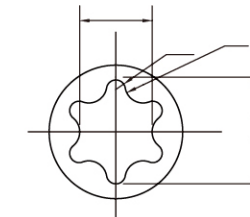

AL006

AL Socket Set Screws With
Knurled Cup Point
铝合金凹端滚花

AL013

AL Socket Set Screws Nylon Tip
铝合金尼龙头

Hexagonal
01.(内六角孔)

Six Lobes (Torx)
03.(梅花孔)

Htype Cross Slot
07.(十字孔)

Hexagonal
01.(内六角孔)

Six Lobes (Torx)
03.(梅花孔)

Htype Cross Slot
07.(十字孔)

产品制造范围: 线径 Wire size: M3 ~ M24, 4 # ~ 7/8" 长度 Length: 3mm ~ 60mm, 1/8 ~ 2"

产品制造范围: 线径 Wire size: M3 ~ M24, 4 # ~ 7/8" 长度 Length: 3mm ~ 60mm, 1/8 ~ 2"

T001