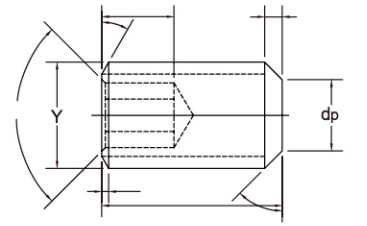

Htype Cross Slot
07.(十字孔)

H0241

Alloy Steel Socket Set Screws
Diamond Point
合金钢钻石端