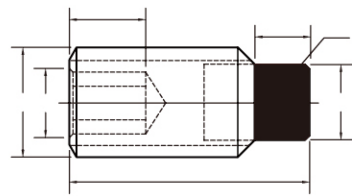

S031

SS Socket Set Screws Cone
Shaped Dog Point
不锈钢园柱锥端