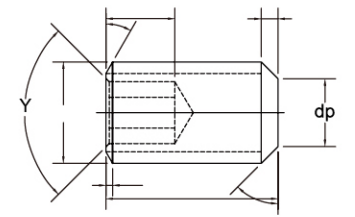

Hexagonal
01.(内六角孔)