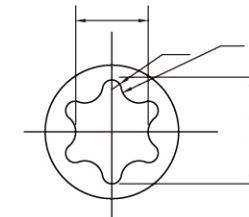

Alloy Steel Pipe Plug
合金钢螺塞

S033

SS Socket Set Screws Cup
With Dog Point
不锈钢园柱凹端

Hexagonal
01.(内六角孔)

Six Lobes (Torx)
03.(梅花孔)

Htype Cross Slot
07.(十字孔)

Hexagonal
01.(内六角孔)

Six Lobes (Torx)
03.(梅花孔)