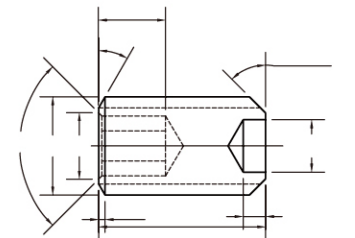

S009

SS Socket Set Screws Oval Point
不锈钢园尾端