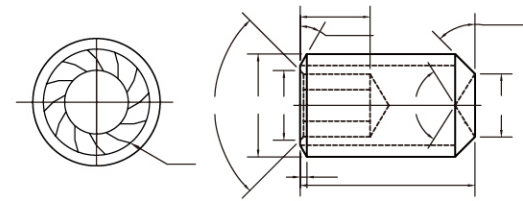

AL013

AL Socket Set Screws Nylon Tip
铝合金尼龙头