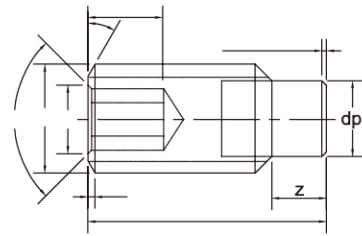

产品制造范围: 线径 Wire size: M3 ~ M24, 4 # ~ 7/8" 长度 Length: 3mm ~ 60mm, 1/8 ~ 2"

产品制造范围: 线径 Wire size: M3 ~ M24, 4 # ~ 7/8" 长度 Length: 3mm ~ 60mm, 1/8 ~ 2"

B001

Brass Socket Set Screws
Flat Point
黄铜平端

B006

Brass Socket Set Screws With
Knurled Cup Point
黄铜凹端滚花

B002

Brass Socket Set Screws
Cone Point
黄铜锥端

B008

Brass Socket Set Screws WP
Cup Point
黄铜 WP 端

B003

Brass Socket Set Screws
Dog Point
黄铜园柱端

B009

Brass Socket Set Screws Oval
Point
黄铜园尾端