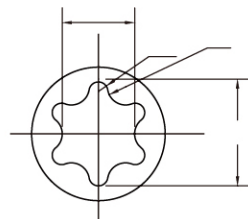

T033

Titanium Alloy Socket Set Screws Cup With Dog Point
钛合金园柱凹端

T010

Titanium Alloy Socket Set Screws Ball Point
钛合金钢珠

Hexagonal
01.(内六角孔)

Six Lobes (Torx)
03.(梅花孔)

Htype Cross Slot
07.(十字孔)

Hexagonal
01.(内六角孔)

Six Lobes (Torx)
03.(梅花孔)

Htype Cross Slot
07.(十字孔)

产品制造范围: 线径 Wire size: M3 ~ M24, 4 # ~ 7/8" 长度 Length: 3mm ~ 60mm, 1/8 ~ 2"

产品制造范围: 线径 Wire size: M3 ~ M24, 4 # ~ 7/8" 长度 Length: 3mm ~ 60mm, 1/8 ~ 2"

N3001