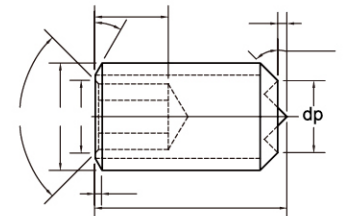

T031

Titanium Alloy Socket Set Screws Cone Shaped Dog Point
钛合金园柱锥端