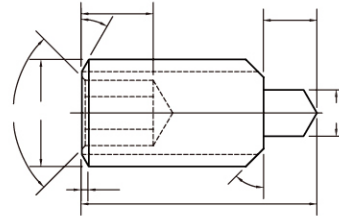

H003

Alloy Steel Socket Set Screws
Dog Point
合金钢园柱端

H007

Alloy Steel Socket Set Screws
Inside Knurled Cup Point
合金钢内滚花

H031

Alloy Steel Socket Set Screws
Cone Shaped Dog Point
合金钢园柱锥端

H008

Alloy Steel Socket Set Screws
WP Cup Point
合金钢 WP