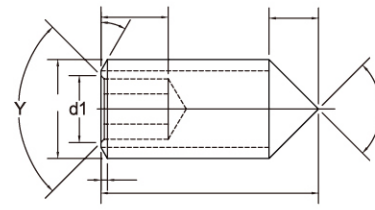

B008

Brass Socket Set Screws WP
Cup Point
黄铜 WP 端