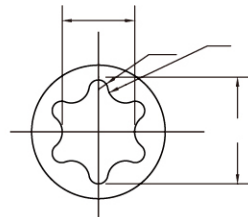

H032

Alloy Steel Socket Set Screws
Oval And Dog Point
合金钢园柱园头

H009

Alloy Steel Socket Set Screws
Oval Point
合金钢园尾端

Hexagonal
01.(内六角孔)

Six Lobes (Torx)
03.(梅花孔)

Htype Cross Slot
07.(十字孔)

Hexagonal
01.(内六角孔)