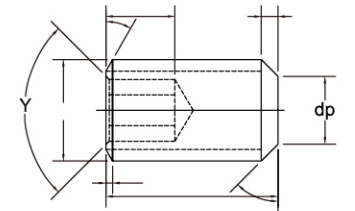

S030

SS Non Standard
不锈钢两头六角

S009

SS Socket Set Screws Oval Point
不锈钢园尾端

S001-03

SS TORX Set Screws Flat Point
不锈钢梅花平端

S010

SS Socket Set Screws Ball Point
不锈钢钢珠