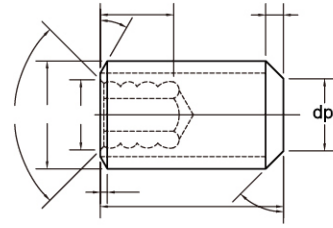

S001-01

SS Hexagonal Socket Set
Screws Flat Point
不锈钢内六角平端

Hexagonal
01.(内六角孔)

Six Lobes (Torx)
03.(梅花孔)

Htype Cross Slot
07.(十字孔)

Hexagonal
01.(内六角孔)

Six Lobes (Torx)
03.(梅花孔)

Htype Cross Slot
07.(十字孔)

产品制造范围: 线径 Wire size: M3 ~ M24, 4 # ~ 7/8" 长度 Length: 3mm ~ 60mm, 1/8 ~ 2"

产品制造范围: 线径 Wire size: M3 ~ M24, 4 # ~ 7/8" 长度 Length: 3mm ~ 60mm, 1/8 ~ 2"

B001

Brass Socket Set Screws
Flat Point
黄铜平端

B006

Brass Socket Set Screws With
Knurled Cup Point
黄铜凹端滚花