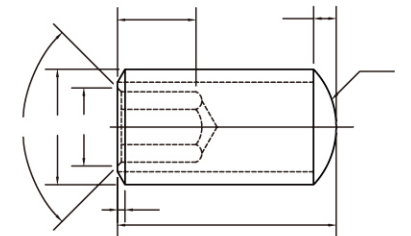

AL003

AL Socket Set Screws Dog Point
铝合金园柱端