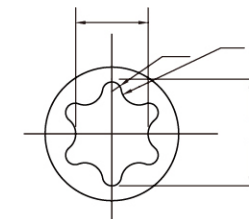

S001-01

SS Hexagonal Socket Set
Screws Flat Point
不锈钢内六角平端

Hexagonal
01.(内六角孔)

Six Lobes (Torx)
03.(梅花孔)

Htype Cross Slot
07.(十字孔)

Hexagonal
01.(内六角孔)

Six Lobes (Torx)
03.(梅花孔)

Htype Cross Slot
07.(十字孔)

产品制造范围: 线径 Wire size: M3 ~ M24, 4 # ~ 7/8" 长度 Length: 3mm ~ 60mm, 1/8 ~ 2"

产品制造范围: 线径 Wire size: M3 ~ M24, 4 # ~ 7/8" 长度 Length: 3mm ~ 60mm, 1/8 ~ 2"

B001

Brass Socket Set Screws
Flat Point
黄铜平端

B006

Brass Socket Set Screws With
Knurled Cup Point
黄铜凹端滚花