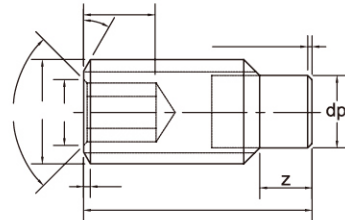

AL0241

AL Socket Set Screws
Diamond Point
铝合金钻石端