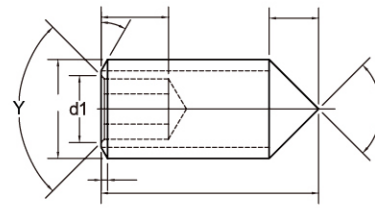

产品制造范围: 线径 Wire size: M3 ~ M24, 4 # ~ 7/8" 长度 Length: 3mm ~ 60mm, 1/8 ~ 2"

AL001

AL Socket Set Screws Flat Point
铝合金平端

AL008

AL Socket Set Screws WP
Cup Point
铝合金 WP 端

AL002

AL Socket Set Screws Cone
Point
铝合金锥端