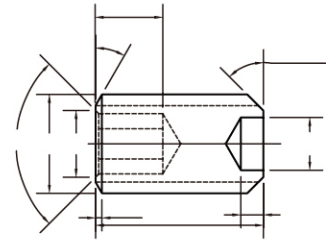

Htype Cross Slot
07.(十字孔)

S001

SS Socket Set Screws Flat Point
不锈钢平端