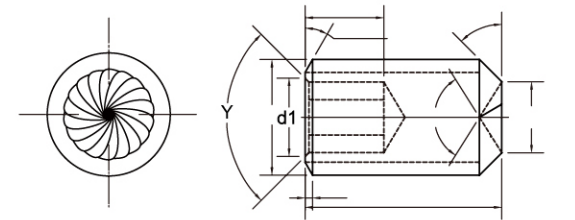

H007

Alloy Steel Socket Set Screws
Inside Knurled Cup Point
合金钢内滚花

H031

Alloy Steel Socket Set Screws
Cone Shaped Dog Point
合金钢园柱锥端