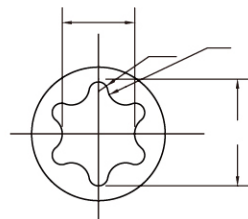

S030

SS Non Standard
不锈钢两头六角

S009

SS Socket Set Screws Oval Point
不锈钢园尾端

S001-03

SS TORX Set Screws Flat Point
不锈钢梅花平端

S010

SS Socket Set Screws Ball Point
不锈钢钢珠

S001-01

SS Hexagonal Socket Set
Screws Flat Point
不锈钢内六角平端

Hexagonal
01.(内六角孔)

Six Lobes (Torx)
03.(梅花孔)

Htype Cross Slot
07.(十字孔)

Hexagonal
01.(内六角孔)

Six Lobes (Torx)
03.(梅花孔)

Htype Cross Slot
07.(十字孔)