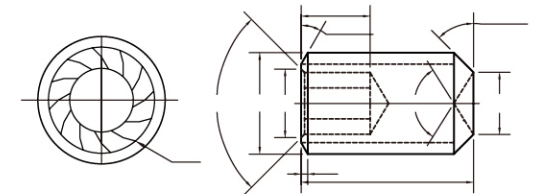

Titanium Alloy Socket Set Screws Flat Point
钛合金平端

T004

Titanium Alloy Socket Set Screws Cup Point
钛合金凹端

T002

Titanium Alloy Socket Set Screws Cone Point
钛合金锥端

T006

Titanium Alloy Socket Set Screws With Knurled Cup Point
钛合金凹端滚花