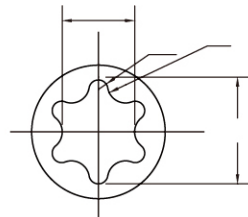

Alloy Steel Pipe Plug
合金钢螺塞

S033

SS Socket Set Screws Cup
With Dog Point
不锈钢园柱凹端

Hexagonal
01.(内六角孔)

Six Lobes (Torx)
03.(梅花孔)

Htype Cross Slot
07.(十字孔)

Hexagonal
01.(内六角孔)

Six Lobes (Torx)
03.(梅花孔)