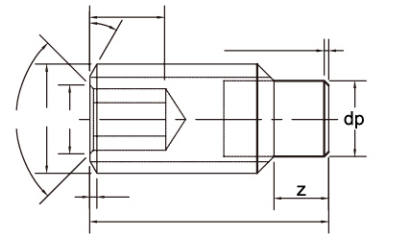

H013

Alloy Steel Socket Set Screws
Nylon Tip
合金钢尼龙头