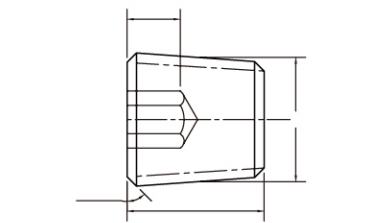

B031

Brass Socket Set Screws Cone
Shaped Dog Point
黄铜园柱锥端

B010

Brass Socket Set Screws
Ball Point
黄铜钢珠

B004

Brass Socket Set Screws Cup
Point
黄铜凹端

B014

Brass Pipe Plug
黄铜螺塞

Hexagonal
01.(内六角孔)

Six Lobes (Torx)
03.(梅花孔)

Htype Cross Slot
07.(十字孔)

Hexagonal
01.(内六角孔)

Six Lobes (Torx)
03.(梅花孔)

Htype Cross Slot
07.(十字孔)

产品制造范围: 线径 Wire size: M3 ~ M24, 4 # ~ 7/8" 长度 Length: 3mm ~ 60mm, 1/8 ~ 2"