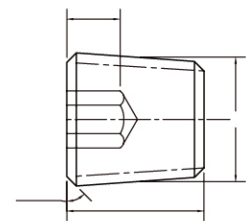

S033

SS Socket Set Screws Cup
With Dog Point
不锈钢园柱凹端