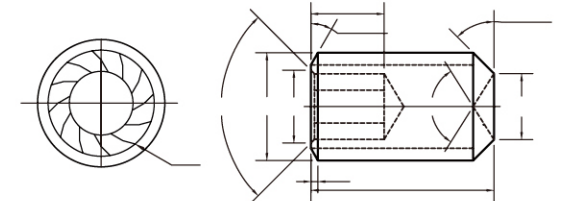

H001

Alloy Steel Socket Set Screws
Flat Point
合金钢平端

H004

Alloy Steel Socket Set Screws
Cup Point
合金钢凹端

H002

Alloy Steel Socket Set Screws
Cone Point
合金钢锥端

H006

Alloy Steel Socket Set Screws
With Knurled Cup Point
合金钢凹端滚花