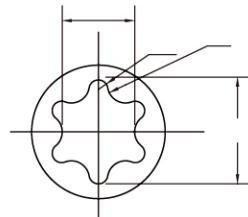

B031

Brass Socket Set Screws Cone
Shaped Dog Point
黄铜园柱锥端

B010

Brass Socket Set Screws
Ball Point
黄铜钢珠

B004

Brass Socket Set Screws Cup
Point
黄铜凹端

B014

Brass Pipe Plug
黄铜螺塞

Hexagonal
01.(内六角孔)

Six Lobes (Torx)
03.(梅花孔)

Htype Cross Slot
07.(十字孔)

Hexagonal
01.(内六角孔)

Six Lobes (Torx)
03.(梅花孔)

Htype Cross Slot
07.(十字孔)

产品制造范围: 线径 Wire size: M3 ~ M24, 4 # ~ 7/8" 长度 Length: 3mm ~ 60mm, 1/8 ~ 2"