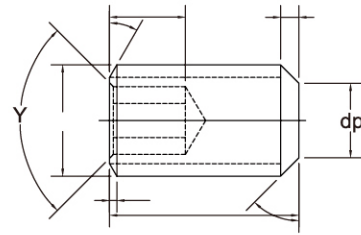

Hexagonal
01.(内六角孔)

Six Lobes (Torx)
03.(梅花孔)

Htype Cross Slot
07.(十字孔)

Hexagonal
01.(内六角孔)

Six Lobes (Torx)
03.(梅花孔)

Htype Cross Slot
07.(十字孔)

产品制造范围: 线径 Wire size: M3 ~ M24, 4 # ~ 7/8" 长度 Length: 3mm ~ 60mm, 1/8 ~ 2"

产品制造范围: 线径 Wire size: M3 ~ M24, 4 # ~ 7/8" 长度 Length: 3mm ~ 60mm, 1/8 ~ 2"

AL001

AL Socket Set Screws Flat Point
铝合金平端

AL008

AL Socket Set Screws WP
Cup Point
铝合金 WP 端

AL002

AL Socket Set Screws Cone
Point
铝合金锥端