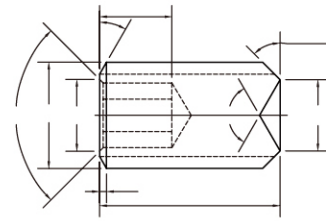

Alloy Steel Socket Set Screws
Ball Point
合金钢钢珠

S001

SS Socket Set Screws Flat Point
不锈钢平端

H0241

Alloy Steel Socket Set Screws
Diamond Point
合金钢钻石端

S002

SS Socket Set Screws
Cone Point
不锈钢锥端

H012