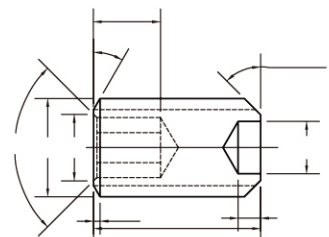

S030

SS Non Standard
不锈钢两头六角

S009

SS Socket Set Screws Oval Point
不锈钢园尾端

S001-03

SS TORX Set Screws Flat Point
不锈钢梅花平端

S010

SS Socket Set Screws Ball Point
不锈钢钢珠