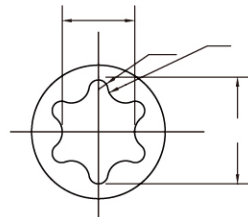

AL006

AL Socket Set Screws With
Knurled Cup Point
铝合金凹端滚花

AL013

AL Socket Set Screws Nylon Tip
铝合金尼龙头

Hexagonal
01.(内六角孔)

Six Lobes (Torx)
03.(梅花孔)

Htype Cross Slot
07.(十字孔)

Hexagonal
01.(内六角孔)

Six Lobes (Torx)
03.(梅花孔)

Htype Cross Slot
07.(十字孔)

产品制造范围: 线径 Wire size: M3 ~ M24, 4 # ~ 7/8" 长度 Length: 3mm ~ 60mm, 1/8 ~ 2"

产品制造范围: 线径 Wire size: M3 ~ M24, 4 # ~ 7/8" 长度 Length: 3mm ~ 60mm, 1/8 ~ 2"

T001