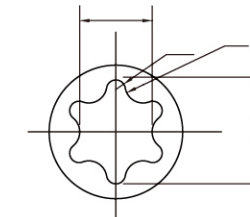

Hexagonal
01.(内六角孔)

Six Lobes (Torx)
03.(梅花孔)

Htype Cross Slot
07.(十字孔)

Hexagonal
01.(内六角孔)

Six Lobes (Torx)
03.(梅花孔)

Htype Cross Slot
07.(十字孔)

产品制造范围: 线径 Wire size: M3 ~ M24, 4 # ~ 7/8" 长度 Length: 3mm ~ 60mm, 1/8 ~ 2"

产品制造范围: 线径 Wire size: M3 ~ M24, 4 # ~ 7/8" 长度 Length: 3mm ~ 60mm, 1/8 ~ 2"

AL001

AL Socket Set Screws Flat Point
铝合金平端

AL008

AL Socket Set Screws WP
Cup Point
铝合金 WP 端

AL002

AL Socket Set Screws Cone
Point
铝合金锥端