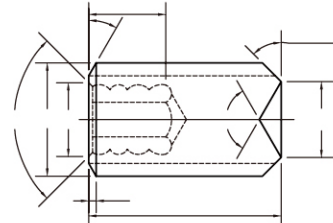

B031

Brass Socket Set Screws Cone
Shaped Dog Point
黄铜园柱锥端

B010

Brass Socket Set Screws
Ball Point
黄铜钢珠

B004

Brass Socket Set Screws Cup
Point
黄铜凹端

B014

Brass Pipe Plug
黄铜螺塞

Hexagonal
01.(内六角孔)

Six Lobes (Torx)
03.(梅花孔)

Htype Cross Slot
07.(十字孔)

Hexagonal
01.(内六角孔)

Six Lobes (Torx)
03.(梅花孔)

Htype Cross Slot
07.(十字孔)

产品制造范围: 线径 Wire size: M3 ~ M24, 4 # ~ 7/8" 长度 Length: 3mm ~ 60mm, 1/8 ~ 2"