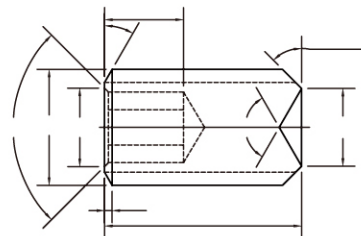

产品制造范围: 线径 Wire size: M3 ~ M24, 4 # ~ 7/8" 长度 Length: 3mm ~ 60mm, 1/8 ~ 2"

AL001

AL Socket Set Screws Flat Point
铝合金平端

AL008

AL Socket Set Screws WP
Cup Point
铝合金 WP 端

AL002

AL Socket Set Screws Cone
Point
铝合金锥端

AL009

AL Socket Set Screws Oval Point
铝合金园尾端

AL003

AL Socket Set Screws Dog Point
铝合金园柱端

AL0241

AL Socket Set Screws
Diamond Point
铝合金钻石端

AL004

AL Socket Set Screws Cup Point
铝合金凹端