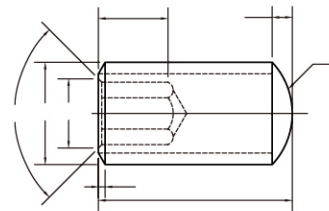

S001-03

SS TORX Set Screws Flat Point
不锈钢梅花平端