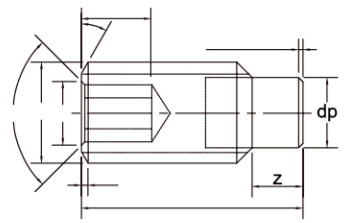

Htype Cross Slot
07.(十字孔)

S006

SS Socket Set Screws With
Knurled Cup Point
不锈钢凹端滚花