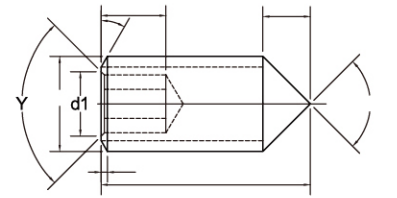

Alloy Steel Socket Set Screws
Ball Point
合金钢钢珠

S001

SS Socket Set Screws Flat Point
不锈钢平端

H0241

Alloy Steel Socket Set Screws
Diamond Point
合金钢钻石端

S002

SS Socket Set Screws
Cone Point
不锈钢锥端

H012