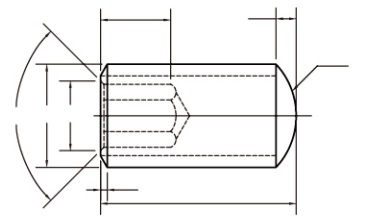

Hexagonal
01.(内六角孔)